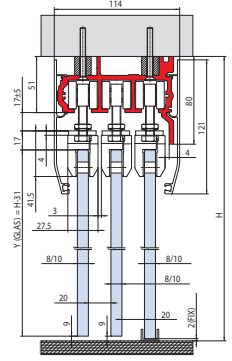

Easy 3 vie telescopico V-1300

Easy 4 vie telescopico V-1400

V-1300

Montaggio a soffitto o a parete
Ceiling or wall installation
Decken-bzw Wandmontage

$$Y = H - 94$$

$$Y = H + 31$$

V-1400

Montaggio a soffitto o a parete
Ceiling or wall installation
Decken-bzw Wandmontage

$$Y = H - 94$$

$$Y = H + 31$$

V-1400
con V-1104
Montaggio
a soffitto
with V-1104
Ceiling installation
mit V-1104
Decken-Montage

$$Y = H - 94$$

$$Y2 \text{ fisso} = H - 82$$

AN = Alluminio anodizzato
Aluminium anodized
Aluminium Silberfarbig