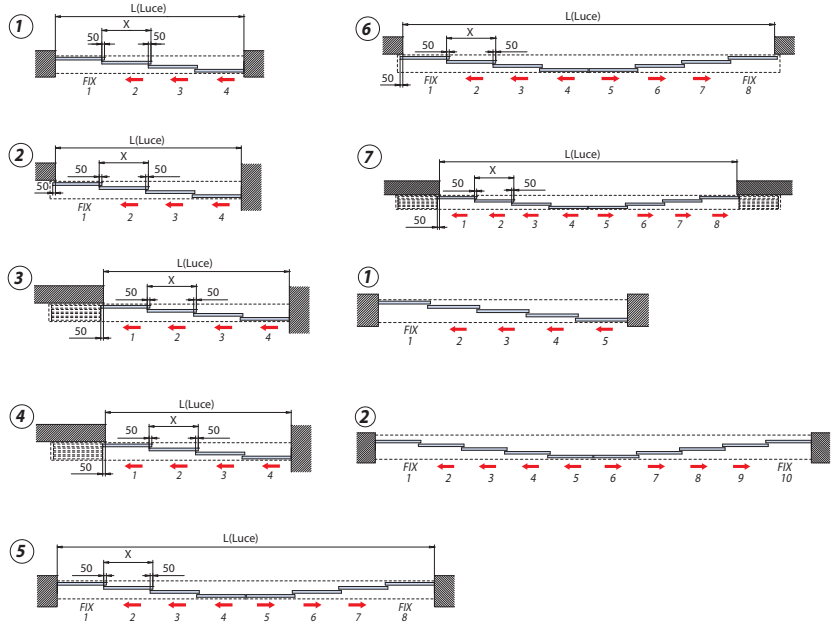

Easy 3 vie telescopico V-1300

Easy 4 vie telescopico V-1400

V-1300

Montaggio a soffitto o a parete
Ceiling or wall installation
Decken-bzw Wandmontage

$$Y = H - 94$$

$$Y = H + 31$$

V-1400

Montaggio a soffitto o a parete
Ceiling or wall installation
Decken-bzw Wandmontage

$$Y = H - 94$$

$$Y = H + 31$$

V-1400
con V-1104
Montaggio
a soffitto
with V-1104
Ceiling installation
mit V-1104
Decken-Montage

$$Y = H - 94$$

$$Y2 \text{ fisso} = H - 82$$

AN = Alluminio anodizzato
Aluminium anodized
Aluminium Silberfarbig