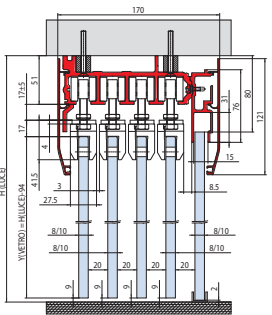

Easy 3 vie telescopico V-1300

Easy 4 vie telescopico V-1400

V-1300

Montaggio a soffitto o a parete
Ceiling or wall installation
Decken-bzw Wandmontage

$$Y = H - 94$$

$$Y = H + 31$$

V-1400

Montaggio a soffitto o a parete
Ceiling or wall installation
Decken-bzw Wandmontage

$$Y = H - 94$$

$$Y = H + 31$$

V-1400
con V-1104
Montaggio
a soffitto
with V-1104
Ceiling installation
mit V-1104
Decken-Montage

$$Y = H - 94$$

$$Y2 \text{ fisso} = H - 82$$

AN = Alluminio anodizzato
Aluminium anodized
Aluminium Silberfarbig