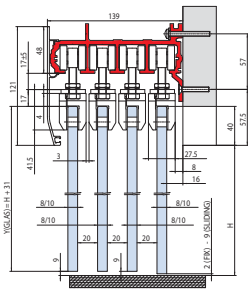

Easy 3 vie telescopico V-1300

Easy 4 vie telescopico V-1400

V-1300

Montaggio a soffitto o a parete
Ceiling or wall installation
Decken-bzw Wandmontage

$$Y = H - 94$$

$$Y = H + 31$$

V-1400

Montaggio a soffitto o a parete
Ceiling or wall installation
Decken-bzw Wandmontage

$$Y = H - 94$$

$$Y = H + 31$$

V-1400
con V-1104
Montaggio
a soffitto
with V-1104
Ceiling installation
mit V-1104
Decken-Montage

$$Y = H - 94$$

$$Y2 \text{ fisso} = H - 82$$

AN = Alluminio anodizzato
Aluminium anodized
Aluminium Silberfarbig