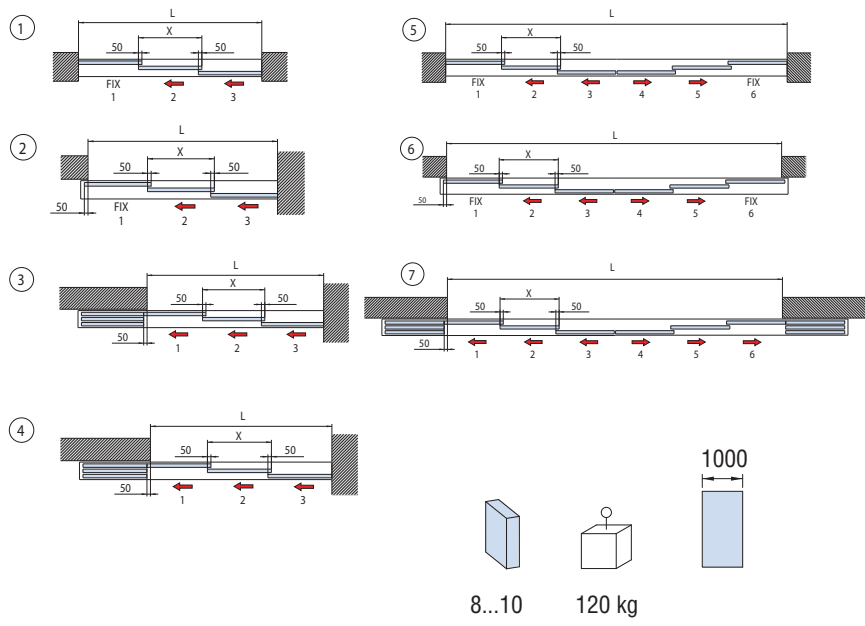

Easy 3 vie telescopico V-1300

Easy 4 vie telescopico V-1400

V-1300

Montaggio a soffitto o a parete
Ceiling or wall installation
Decken-bzw Wandmontage

$$Y = H - 94$$

$$Y = H + 31$$

V-1400

Montaggio a soffitto o a parete
Ceiling or wall installation
Decken-bzw Wandmontage

$$Y = H - 94$$

$$Y = H + 31$$

V-1400
con V-1104
Montaggio
a soffitto
with V-1104
Ceiling installation
mit V-1104
Decken-Montage

$$Y = H - 94$$

$$Y2 \text{ fisso} = H - 82$$

AN = Alluminio anodizzato
Aluminium anodized
Aluminium Silberfarbig