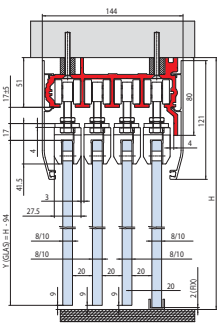

Easy 3 vie telescopico V-1300

Easy 4 vie telescopico V-1400

V-1300

Montaggio a soffitto o a parete
Ceiling or wall installation
Decken-bzw Wandmontage

$$Y = H - 94$$

$$Y = H + 31$$

V-1400

Montaggio a soffitto o a parete
Ceiling or wall installation
Decken-bzw Wandmontage

$$Y = H - 94$$

$$Y = H + 31$$

V-1400
con V-1104
Montaggio
a soffitto
with V-1104
Ceiling installation
mit V-1104
Decken-Montage

$$Y = H - 94$$

$$Y2 \text{ fisso} = H - 82$$

AN = Alluminio anodizzato
Aluminium anodized
Aluminium Silberfarbig