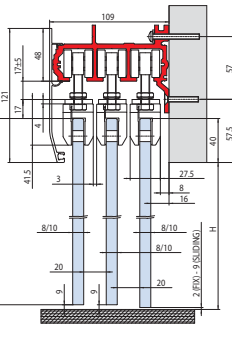

Easy 3 vie telescopico V-1300

Easy 4 vie telescopico V-1400

V-1300

Montaggio a soffitto o a parete
Ceiling or wall installation
Decken-bzw Wandmontage

$$Y = H - 94$$

$$Y = H + 31$$

V-1400

Montaggio a soffitto o a parete
Ceiling or wall installation
Decken-bzw Wandmontage

$$Y = H - 94$$

$$Y = H + 31$$

V-1400
con V-1104
Montaggio
a soffitto
with V-1104
Ceiling installation
mit V-1104
Decken-Montage

$$Y = H - 94$$

$$Y2 \text{ fisso} = H - 82$$

AN = Alluminio anodizzato
Aluminium anodized
Aluminium Silberfarbig